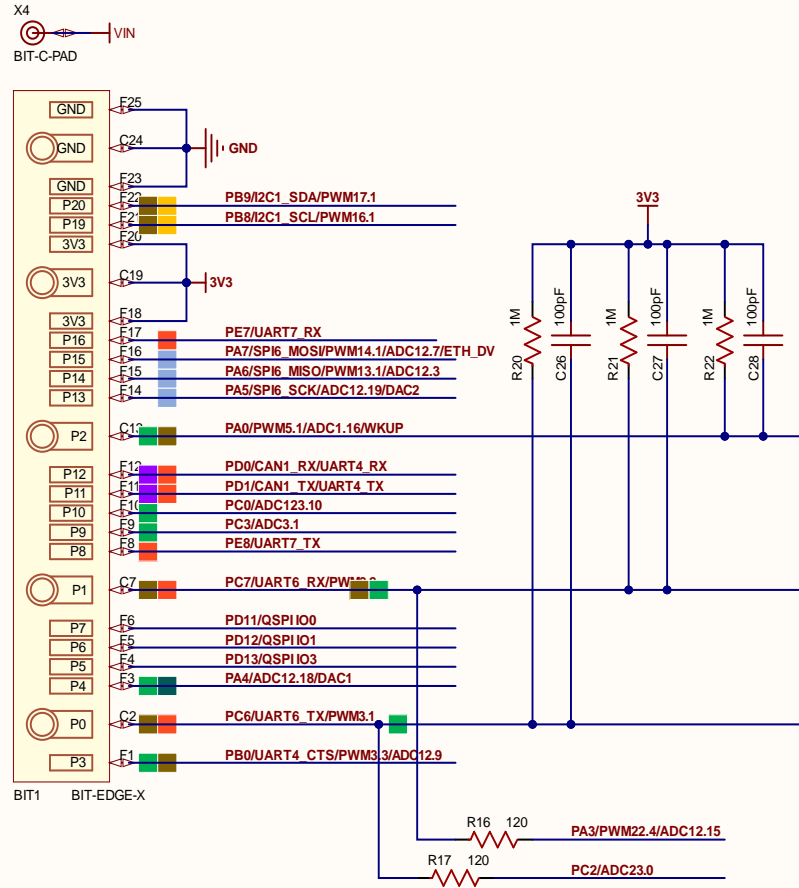

Edge Connector

USB C

Micro SD

Title **FEZ Bit - Connectors**

Size: A4

Number:

Revision: B

Date: 7/05/2020

Sheet 1 of 4

File: C:\GitHub\GHI\FEZ-Bit\FEZ-Bit-Connectors.SchDoc

501 E Whitcomb Avenue
Madison Heights, MI 48071
USA

Micro

Display

WiFi

Accel

Buzzer