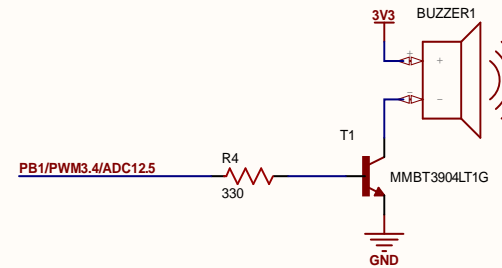

Edge Connector

USB C

Micro SD

Title **FEZ Bit - Connectors**

Size: A4

Number:

Revision: B

Date: 7/05/2020

Sheet 1 of 4

File: C:\GitHub\GHI\FEZ-Bit\FEZ-Bit-Connectors.SchDoc

501 E Whitcomb Avenue
Madison Heights, MI 48071
USA

Micro

Display

WiFi

Accel

Buzzer