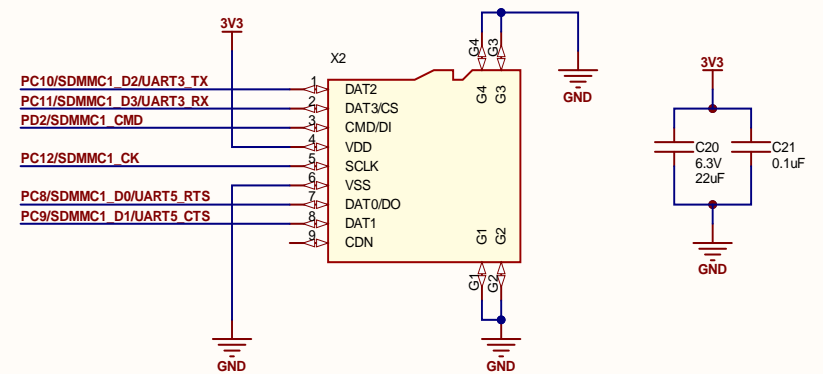

Edge Connector

USB C

Micro SD

Title **FEZ Bit - Connectors**

Size: A4

Number:

Revision: B

Date: 7/05/2020

Sheet 1 of 4

File: C:\GitHub\GHI\FEZ-Bit\FEZ-Bit-Connectors.SchDoc

501 E Whitcomb Avenue
Madison Heights, MI 48071
USA

Micro

Display

WiFi

Accel

Buzzer