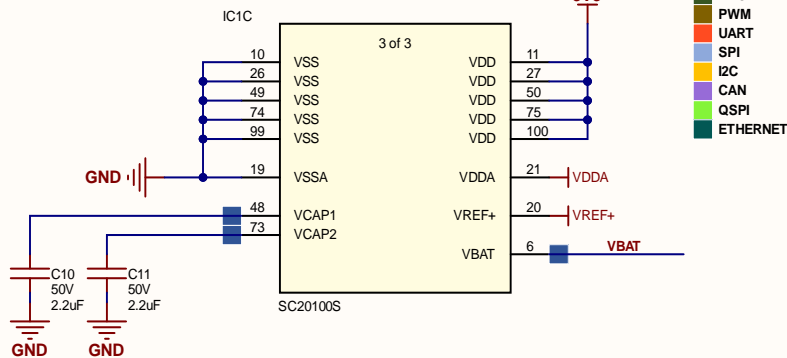

Edge Connector

USB C

Micro SD

Title **FEZ Bit - Connectors**

Size: A4

Number:

Revision: B

Date: 7/05/2020

Sheet 1 of 4

File: C:\GitHub\GHI\FEZ-Bit\FEZ-Bit-Connectors.SchDoc

501 E Whitcomb Avenue
Madison Heights, MI 48071
USA

Micro

Display

WiFi

Accel

Buzzer