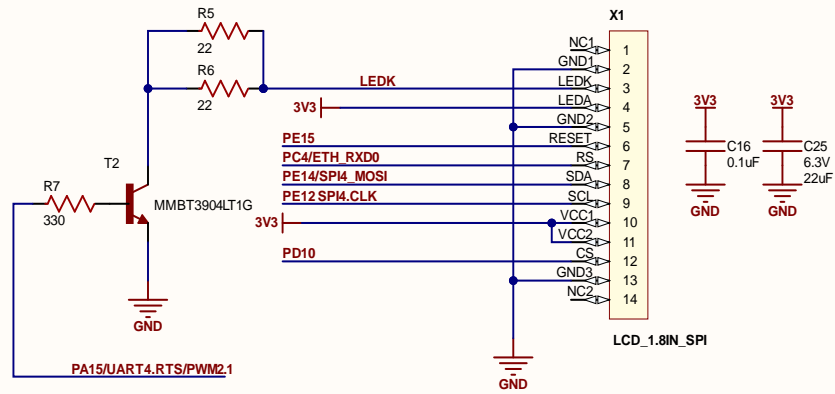

Edge Connector

USB C

Micro SD

Title **FEZ Bit - Connectors**

Size: A4

Number:

Revision: B

Date: 7/05/2020

Sheet 1 of 4

File: C:\GitHub\GHI\FEZ-Bit\FEZ-Bit-Connectors.SchDoc

501 E Whitcomb Avenue
Madison Heights, MI 48071
USA

Micro

Display

WiFi

Accel

Buzzer