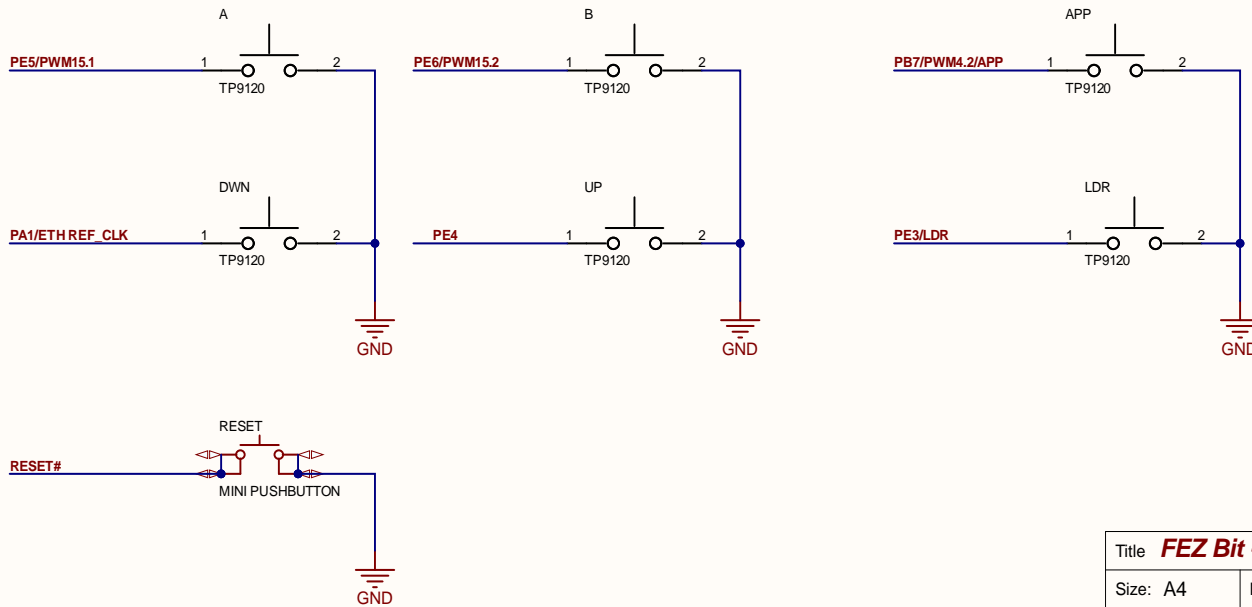

3v3 LDO

RTC

LED

Buttons

Title **FEZ Bit - Buttons**

Size: A4

Number:

Revision: B