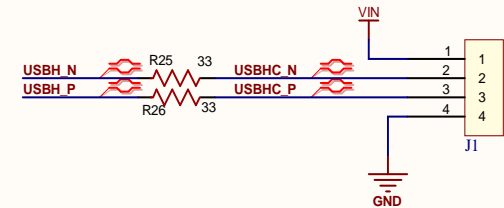

3v3 LDO

RTC

LED

Buttons

Title **FEZ Bit - Buttons**

Size: A4

Number:

Revision: B