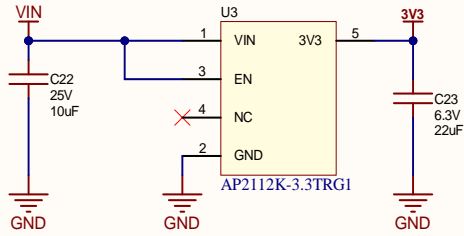

Sheet 1 of 4

File: C:\GitHub\GHI\FEZ-Bit\FEZ-Bit-Connectors.SchDoc

501 E Whitcomb Avenue
Madison Heights, MI 48071
USA

Micro

Display

WiFi

Accel

Buzzer

Title **FEZ Bit - Misc**

Size: A4

Number:

Revision: B

Date: 7/05/2020

Sheet 3 of 4

File: C:\GitHub\GHI\FEZ-Bit\FEZ-Bit-Misc.SchDoc

501 E Whitcomb Avenue
Madison Heights, MI 48071
USA

3v3 LDO

RTC

LED

Buttons

Title **FEZ Bit - Buttons**

Size: A4

Number:

Revision: B