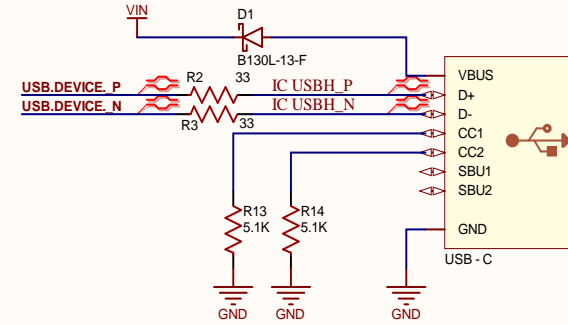

Edge Connector

USB C

Micro SD

Title **FEZ Bit - Connectors**

Size: A4

Number:

Revision: B

Date: 7/05/2020

Sheet 1 of 4

File: C:\GitHub\GHI\FEZ-Bit\FEZ-Bit-Connectors.SchDoc

501 E Whitcomb Avenue
Madison Heights, MI 48071
USA

Micro

Display

WiFi

Accel

Buzzer