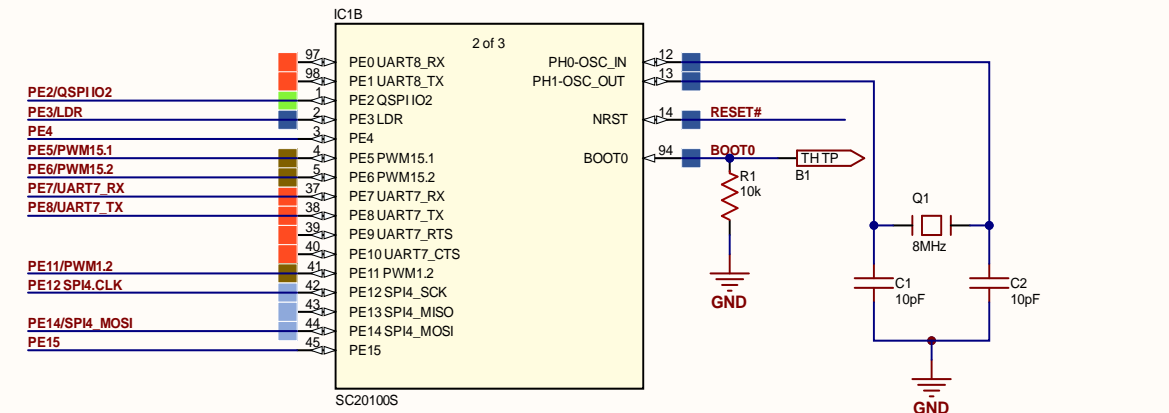

Edge Connector

USB C

Micro SD

Title **FEZ Bit - Connectors**

Size: A4

Number:

Revision: B

Date: 7/05/2020

Sheet 1 of 4

File: C:\GitHub\GHI\FEZ-Bit\FEZ-Bit-Connectors.SchDoc

501 E Whitcomb Avenue
Madison Heights, MI 48071
USA

Micro

Display

WiFi

Accel

Buzzer