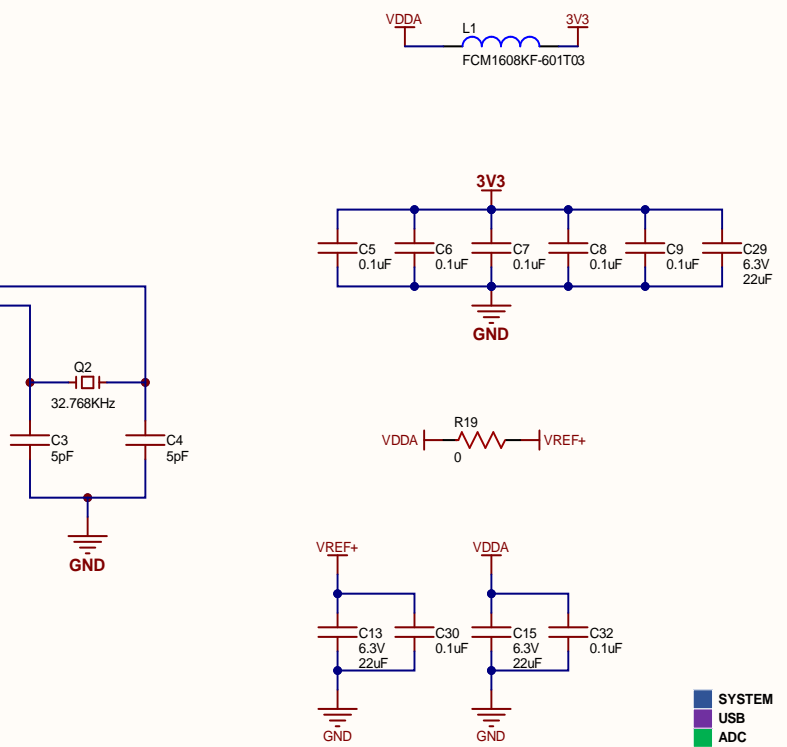

Edge Connector

USB C

Micro SD

Title **FEZ Bit - Connectors**

Size: A4

Number:

Revision: B

Date: 7/05/2020

Sheet 1 of 4

File: C:\GitHub\GHI\FEZ-Bit\FEZ-Bit-Connectors.SchDoc

501 E Whitcomb Avenue
Madison Heights, MI 48071
USA

Micro

Display

WiFi

Accel

Buzzer

3v3 LDO

RTC

LED

Buttons

Title **FEZ Bit - Buttons**

Size: A4

Number:

Revision: B