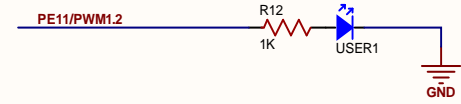

3v3 LDO

RTC

LED

Buttons

Title **FEZ Bit - Buttons**

Size: A4

Number:

Revision: B

Date: 7/05/2020

Sheet 4 of 4

File: C:\GitHub\GHI\FEZ-Bit\FEZ-Bit-Power.SchDoc

501 E Whitcomb Avenue
Madison Heights, MI 48071
USA