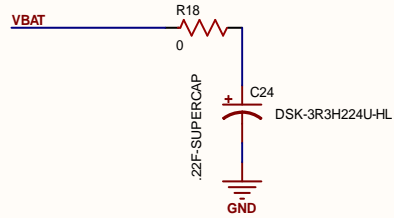

3v3 LDO

RTC

LED

Buttons

Title **FEZ Bit - Buttons**

Size: A4

Number:

Revision: B