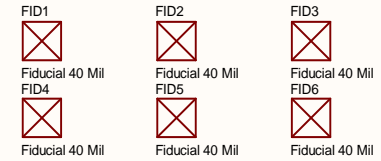

3v3 LDO

RTC

LED

Buttons

Title **FEZ Bit - Buttons**

Size: A4

Number:

Revision: B