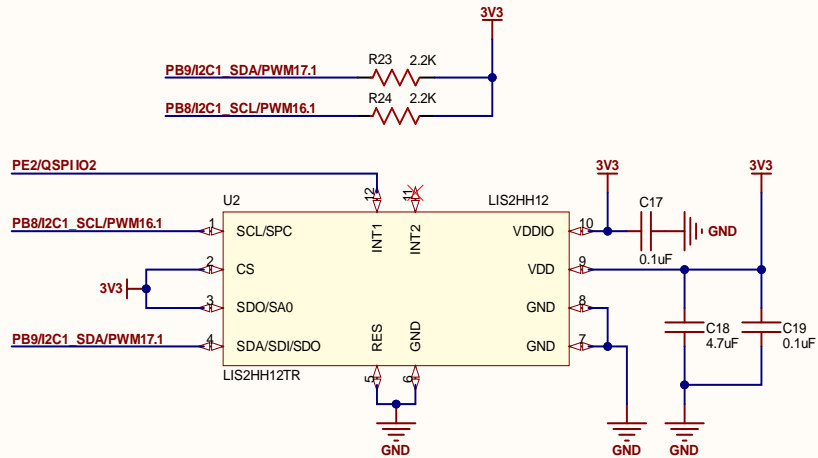

Edge Connector

USB C

Micro SD

Title **FEZ Bit - Connectors**

Size: A4

Number:

Revision: B

Date: 7/05/2020

Sheet 1 of 4

File: C:\GitHub\GHI\FEZ-Bit\FEZ-Bit-Connectors.SchDoc

501 E Whitcomb Avenue
Madison Heights, MI 48071
USA

Micro

Display

WiFi

Accel

Buzzer