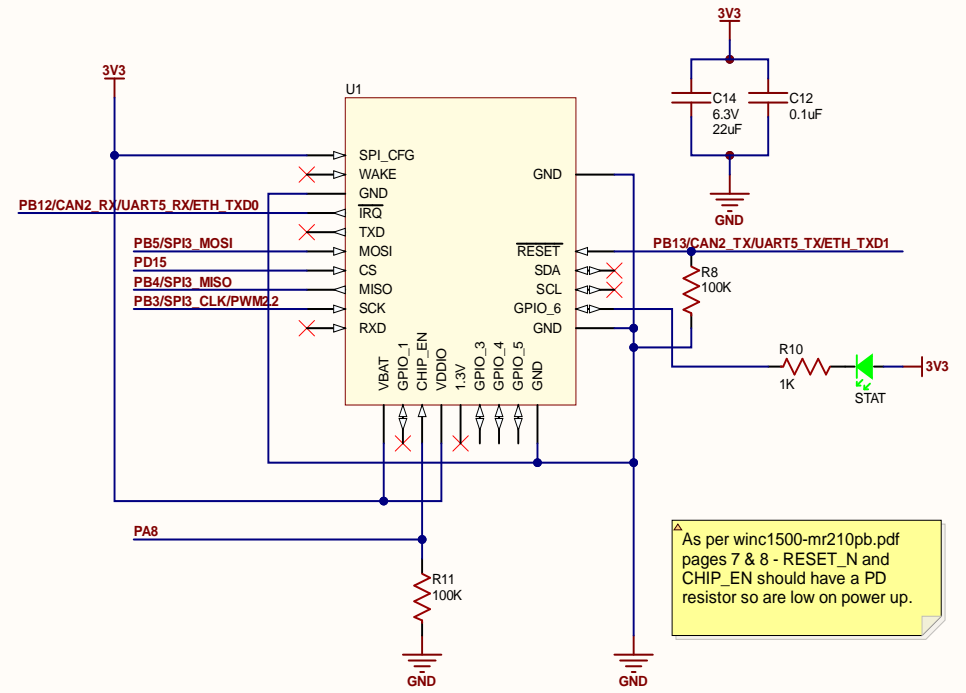

Edge Connector

USB C

Micro SD

Title **FEZ Bit - Connectors**

Size: A4

Number:

Revision: B

Date: 7/05/2020

Sheet 1 of 4

File: C:\GitHub\GHI\FEZ-Bit\FEZ-Bit-Connectors.SchDoc

501 E Whitcomb Avenue
Madison Heights, MI 48071
USA

Micro

Display

WiFi

Accel

Buzzer