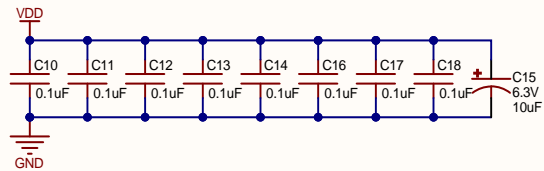

Title SCM20260N - Pins			501 E Whitcomb Avenue Madison Heights, MI 48071 USA	
Size: A4	Number:	Revision: C		
Date: 7/05/2020		Sheet 2 of 3		
File: C:\GitHub\GHI\SCM20260N\SCM20260N-Pins.SchDoc				

Title **SCM20260N - Power**

Size: A4

Number:

Revision: C

Date: 7/05/2020

Sheet 3 of 3

File: C:\GitHub\GHI\SCM20260N\SCM20260N-Power-Special-Pins.SchDoc

501 E Whitcomb Avenue
Madison Heights, MI 48071
USA