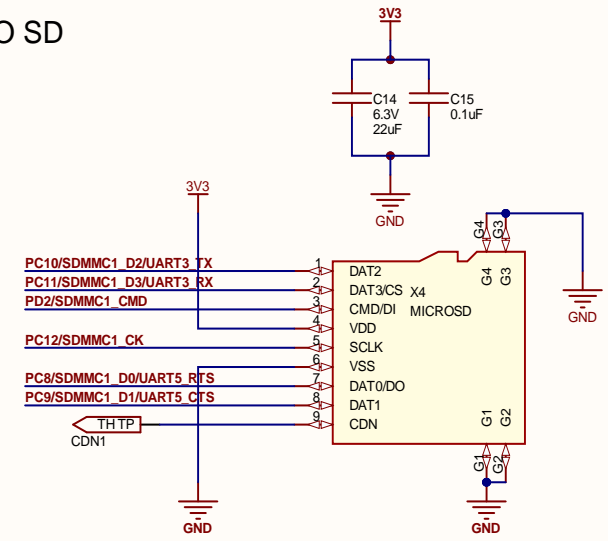

D

1

2

3

4

IO HEADERS

MICRO SD

BUTTONS

RTC

USB

WiFi

FLASH

POWER

LED