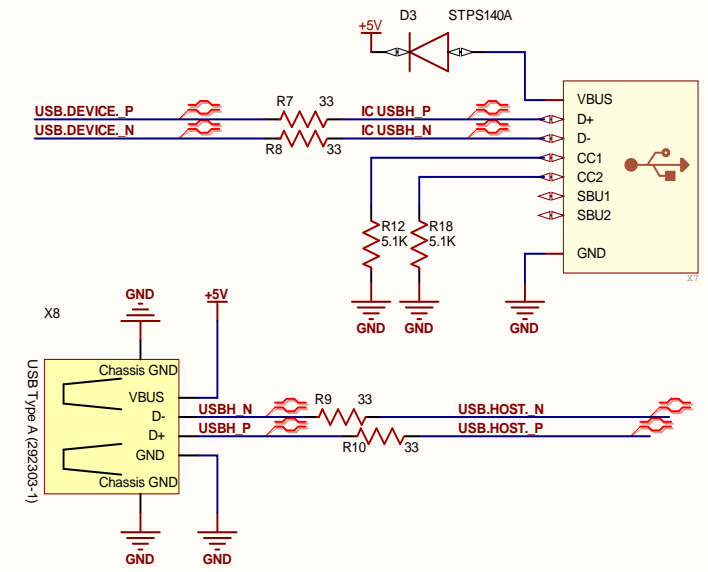

D

1

2

3

4

IO HEADERS

MICRO SD

BUTTONS

RTC

USB

WiFi

FLASH

POWER

LED