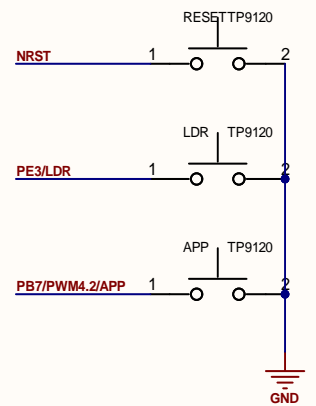

D

1

2

3

4

IO HEADERS

MICRO SD

BUTTONS

RTC

USB

WiFi

FLASH

POWER

LED